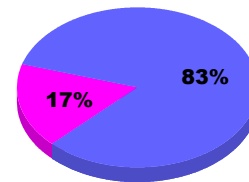

Gender Comparison 2012-2013

Jul/Aug/Sep

Legend: Male (Blue), Female (Magenta)